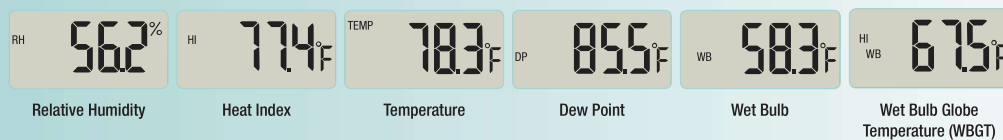

## RH25 Heat Index Psychrometer

Extech's pocket-sized Heat Index Psychrometer Pen easily monitors Heat Index during hot humid days to prevent heat stroke during outdoor activities, sporting events or, indoor workplace. Its pen-sized design makes it convenient to fit into your pocket and carry it wherever you go!

### Features

- Heat Index measures how hot it feels when Humidity is combined with temperature, air movement, and radiant heat. Wet Bulb Globe Temperature (WBGT) considers the effects of temperature, humidity, and direct or radiant sunlight
- Built-in multiparameter sensor measures Heat Index, WBGT, Humidity, Ambient Temperature, Temperature, Dew Point and Wet Bulb
- User Programmable Heat Index/WBGT alarm
- Min/Max/Average
- Data Hold
- Auto power off with disable
- Complete with CR2032 battery

Specifications	Range	Resolution	Basic Accuracy
Temperature	-4 to 122°F (-20 to 50°C)	0.1°F/°C	±1°F/0.6°C
Relative Humidity	0 to 99.9%RH	0.1%RH	±3%RH
Wet Bulb	-4 to 122°F (-20 to 50°C)	0.1°F/°C	
Dew Point	-108.4 to 122°F (-78 to 50°C)	0.1°F/°C	
Heat Index	-50.8 to 401°F (-46 to 205°C)	0.1°F/°C	
WBGT	-13 to 130°F (-25 to 54.5°C)	0.1°F/°C	
Dimensions	5.5x1.4x0.7" (140x35x18mm)		
Weight	1.8oz (50g)		